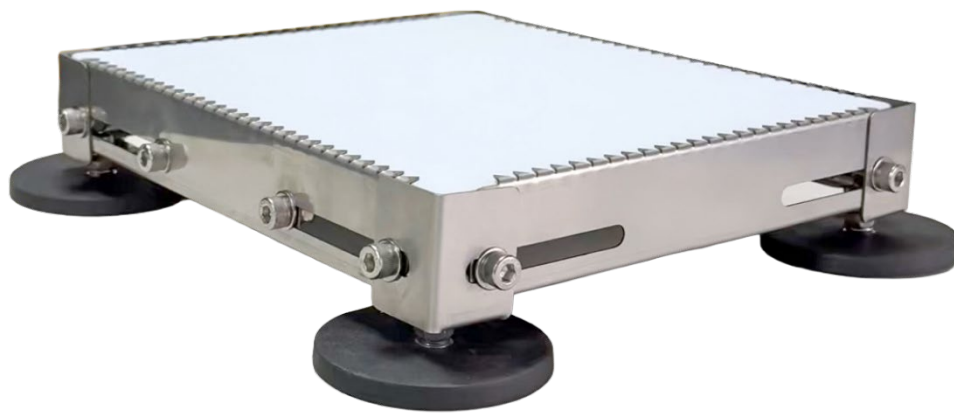

Veloce is a mobile satellite terminal that gives you access to a world of technology and innovation.

High-speed internet

Stay connected wherever you are

Veloce transforms any means of transportation (vehicles, trucks, trains, vessels) into a powerful Wi-Fi antenna, operating wherever you are.

SPECIFICATIONS

VELOCE SEMPLICE MINI

(Starlink Router)

Dimensions _____ 31 x 27 x 6 cm

Certification _____ IP 67

Weight _____ 3,6 kg

Power Supply _____ 9 to 30 VCC

Average Power Consumption _____ 25 - 40 Watts

ACCESSORIES

- Step-up converter with vehicle power socket;
- Steel cable for enhanced security;
- Four sets of high-power neodymium magnets for mounting on ferrous metallic surfaces.

KEY BENEFITS

- Reinforced structure with compact metal frame;
- No antenna modifications required;
- Uses the antenna's original power cable;